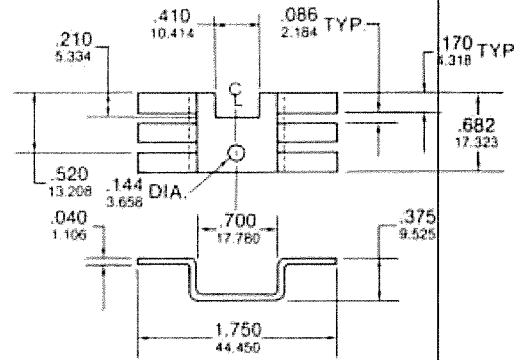

Standard Heat Sinks

Low Profile

Material... 1100-H14 Aluminum
Finish..... Black Anodize

7-322

Can be mounted inside models 320, 321 or 322.

Material... 1100-H14 Aluminum
Finish..... Black Anodize

7-323

Material... 1100-H14 Aluminum
Finish..... Black Anodize

7-330

7-331

7-330 & 7-331

Low Power