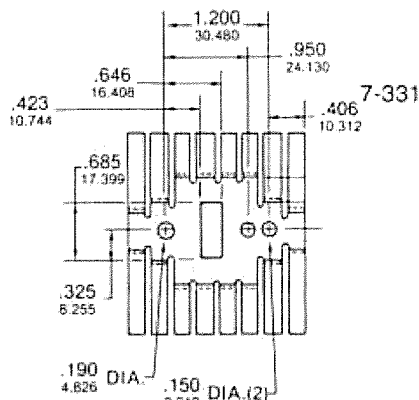

Standard Heat Sinks

Low Profile

Material... 1100-H14 Aluminum
Finish..... Black Anodize

7-322

Can be mounted inside models 320, 321 or 322.

Material... 1100-H14 Aluminum
Finish..... Black Anodize

7-323

Material... 1100-H14 Aluminum
Finish..... Black Anodize

7-330

7-331

7-330 & 7-331

Low Power