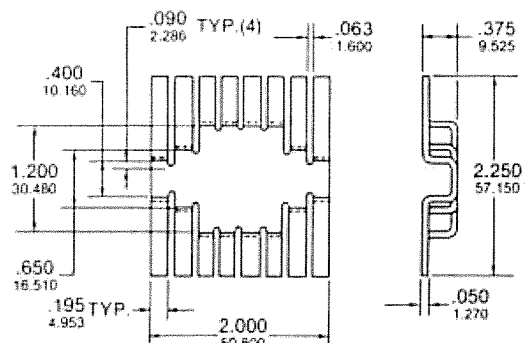

7-331

Low Power