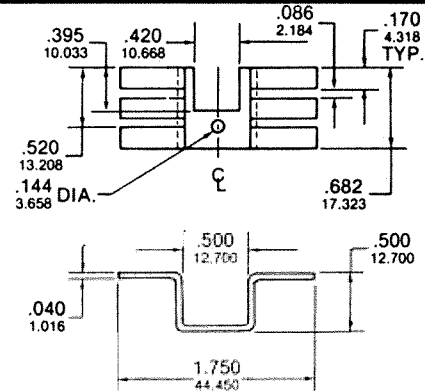

Standard Heat Sinks

Low Profile

Material... 1100-H14 Aluminum
Finish..... Black Anodize

7-322

Can be mounted inside models 320, 321 or 322.

Material... 1100-H14 Aluminum
Finish..... Black Anodize

7-323

Material... 1100-H14 Aluminum
Finish..... Black Anodize

7-330

7-331

7-330 & 7-331

Low Power