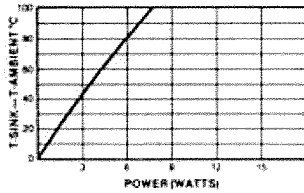

Standard Heat Sinks

Low Profile

Material... 1100-H14 Aluminum
Finish..... Black Anodize

7-322

Can be mounted inside models 320, 321 or 322.

Material... 1100-H14 Aluminum
Finish..... Black Anodize

7-323

Material... 1100-H14 Aluminum
Finish..... Black Anodize