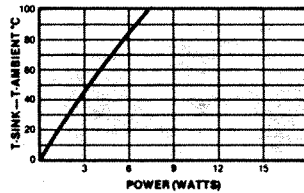

Standard Heat Sinks

Low Profile

Material... 1100-H14 Aluminum
Finish..... Black Anodize

7-322

Can be mounted inside models 320, 321 or 322.

Material... 1100-H14 Aluminum
Finish..... Black Anodize

7-323

Material... 1100-H14 Aluminum
Finish..... Black Anodize