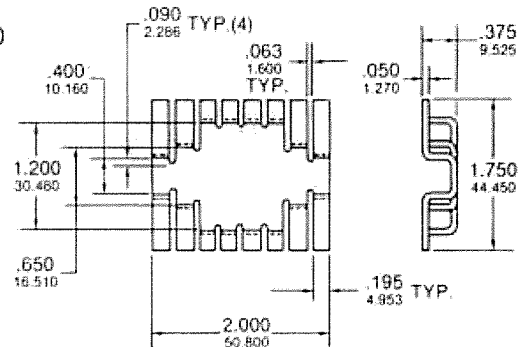

Standard Heat Sinks

Low Profile

Material... 1100-H14 Aluminum
Finish..... Black Anodize

7-322

Can be mounted inside models 320, 321 or 322.

Material... 1100-H14 Aluminum
Finish..... Black Anodize

7-323

Material... 1100-H14 Aluminum
Finish..... Black Anodize

7-330

7-331

7-330 & 7-331

Low Power