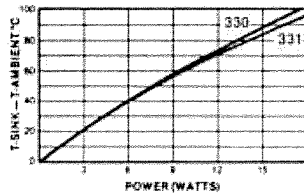

Standard Heat Sinks

Low Profile

Material... 1100-H14 Aluminum
Finish..... Black Anodize

7-322

Can be mounted inside models 320, 321 or 322.

Material... 1100-H14 Aluminum
Finish..... Black Anodize

7-323

Material... 1100-H14 Aluminum
Finish..... Black Anodize